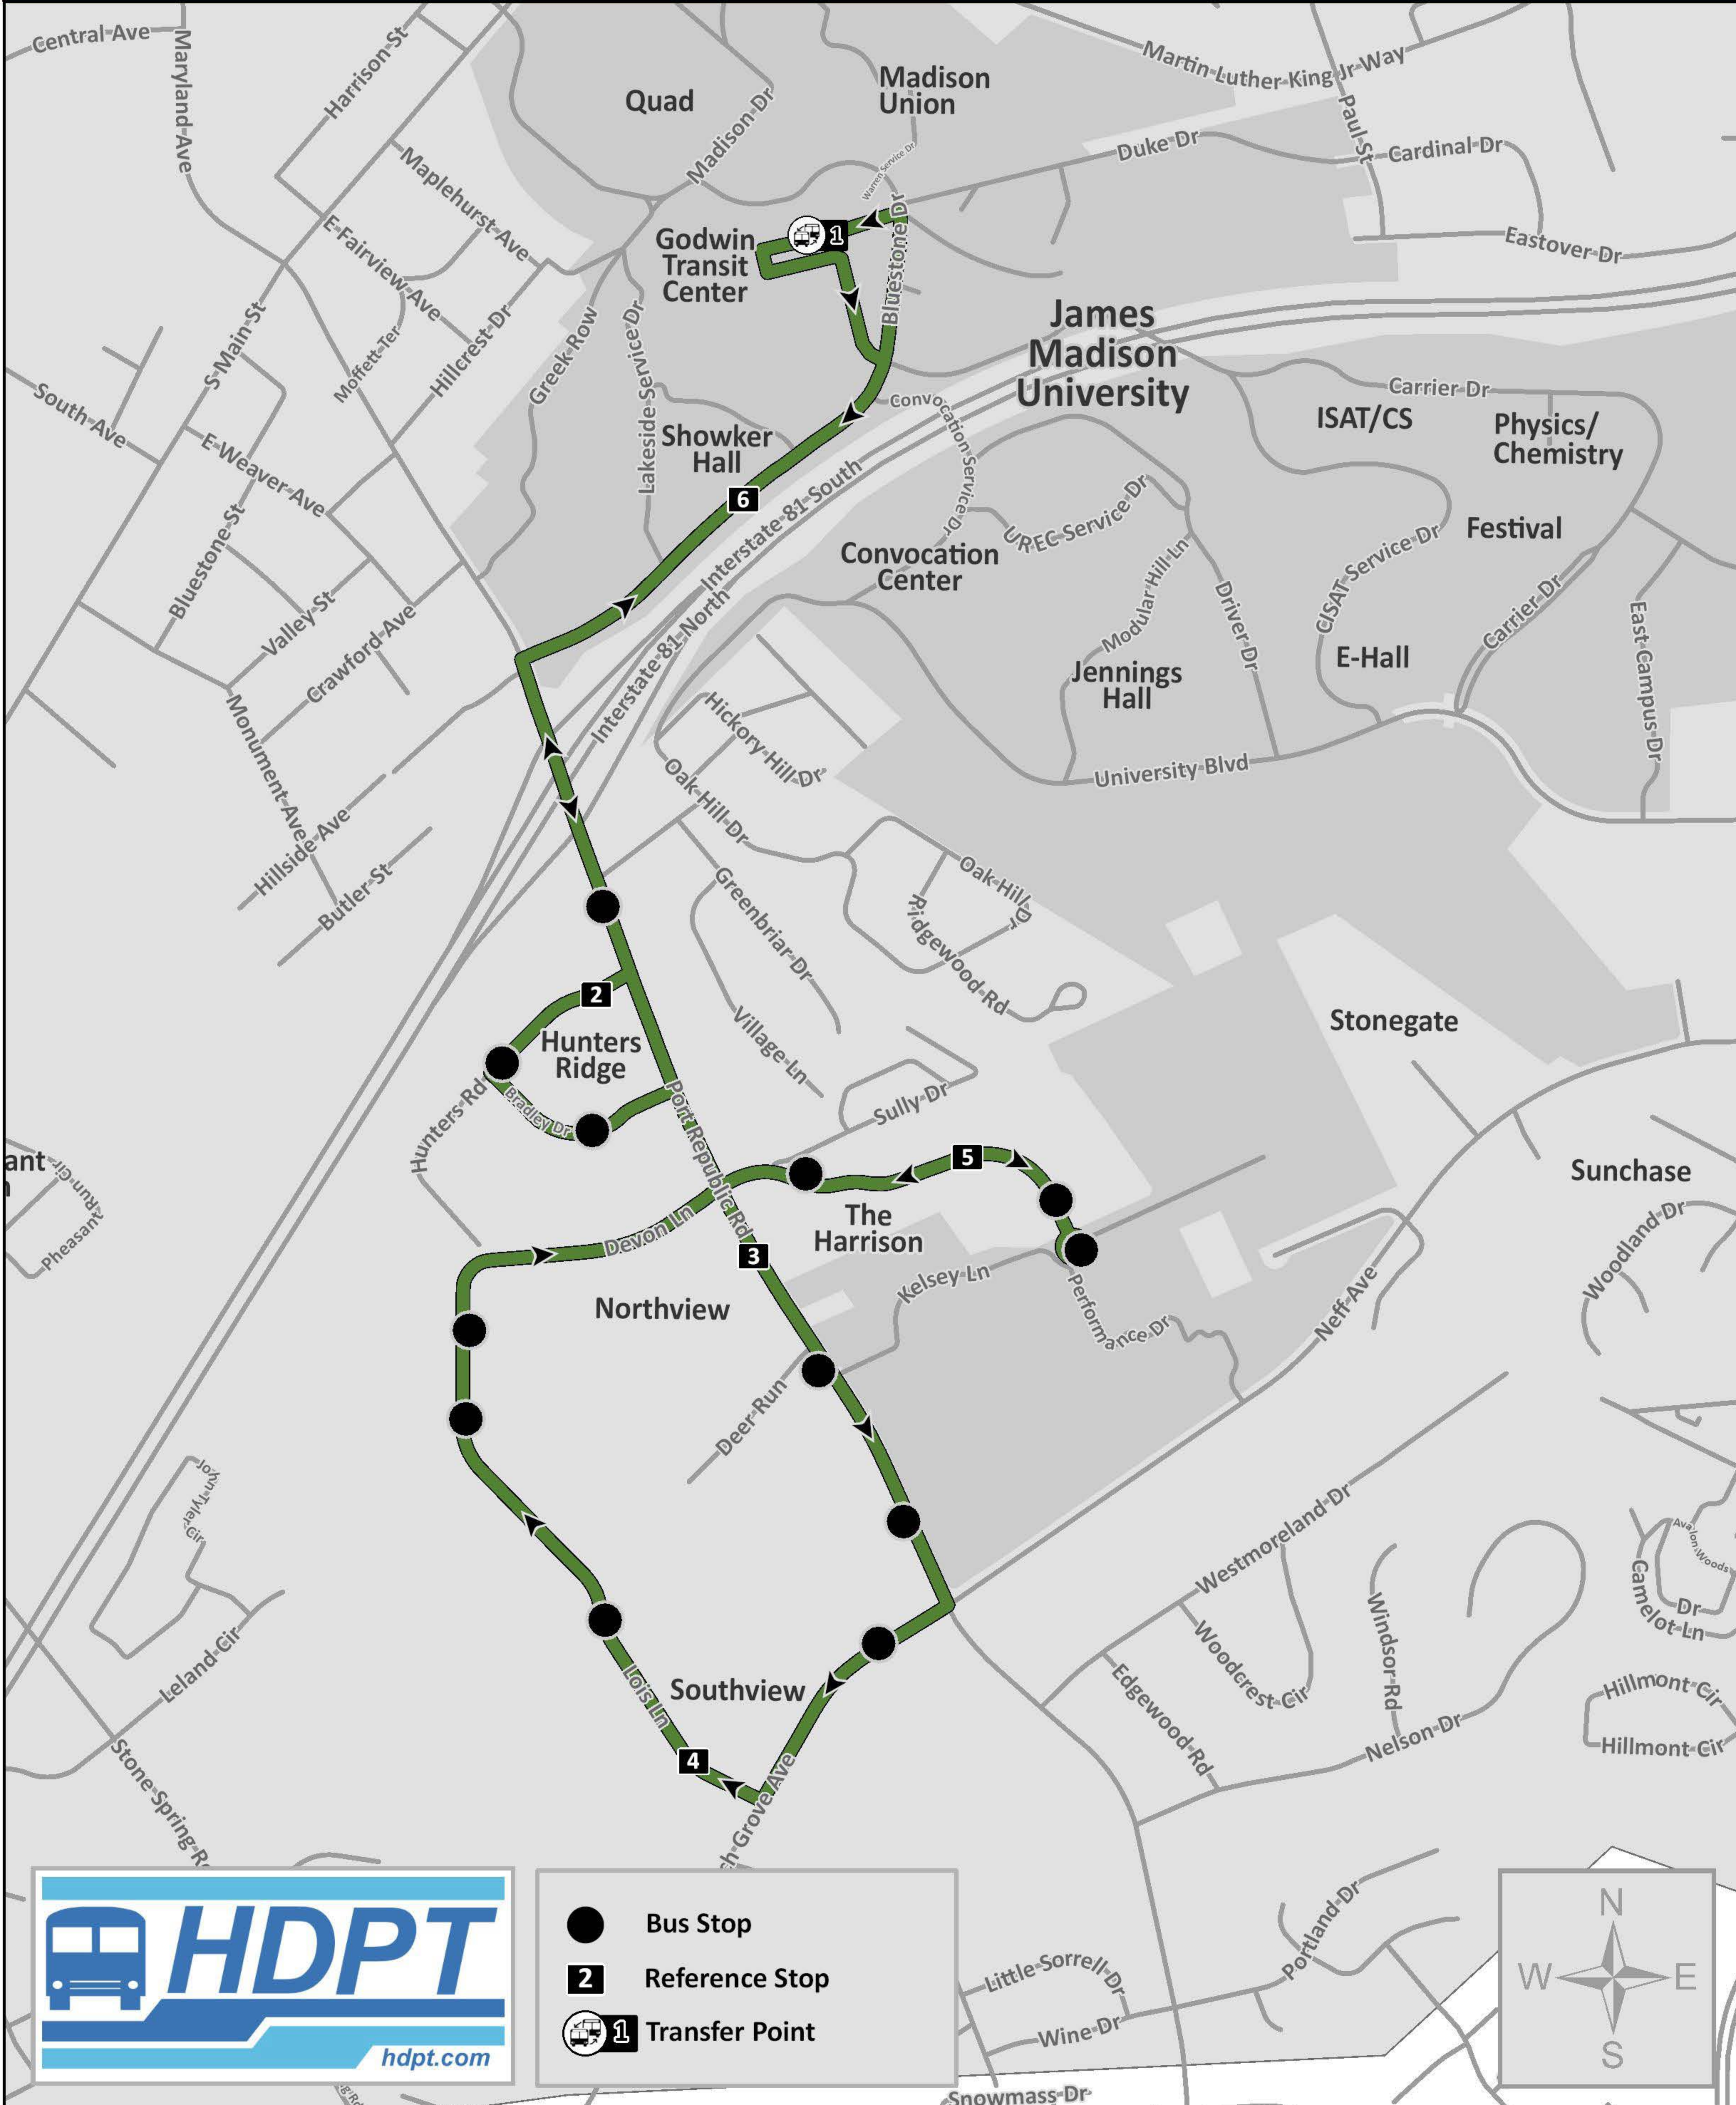

GREEN LINE

GREEN LINE		Hunter's Ridge, Northview, Southview, & Harrison (to Godwin)						
Godwin Transit Center	Hunter's Ridge	Northview	Southview	The Harrison	across from Zane Showker	Godwin Transit Center		
DEPARTS						ARRIVES	Hours of Operation:	
X : 09	X : 13	X : 16	X : 18	X : 20	X : 25	X : 27	M - F 7:00AM - 7:03PM	
X : 15	X : 19	X : 22	X : 24	X : 26	X : 31	X : 33	FOR WEEKEND & NIGHT SERVICE, SEE SILVER LINE	
X : 39	X : 43	X : 46	X : 48	X : 50	X : 55	X : 57		
X : 45	X : 49	X : 52	X : 54	X : 56	X : 01	X : 03		
ALL STOPS								
Godwin Transit Center		Port Republic Rd.			062 1420 Foxhill/Squirehill			SANITATION OCCURS WITHOUT SCHEDULE DISRUPTION
003 GTC		039 Northview			065 1174 The Harrison			
Bluestone Dr.		040 Deer Run			066 1144 The Harrison			
009 Hartman Hall (Shelter)		042 Liberty Station			185 Sentara Park			PLEASE REFER TO OUR SOCIAL MEDIA FOR UPDATES ON COVID GUIDELINES ONBOARD
Port Republic Rd.		Peach Grove Ave.			067 1239 The Harrison			
038 R10/R11 Parking Lot		052 McDonald's			Port Republic Rd.			
Hunters Rd.		Lois Ln.			044 Royal Station			
068 1330 Hunter's Ridge		059 1052 Southview			Bluestone Dr.			
069 1346 Hunter's Ridge		060 1030 Southview			032 across from Zane Showker Hall			
Bradley Dr.		Devon Ln.			Godwin Transit Center			
070 1312 Camden Townes		061 1542 Foxhill			003 GTC			