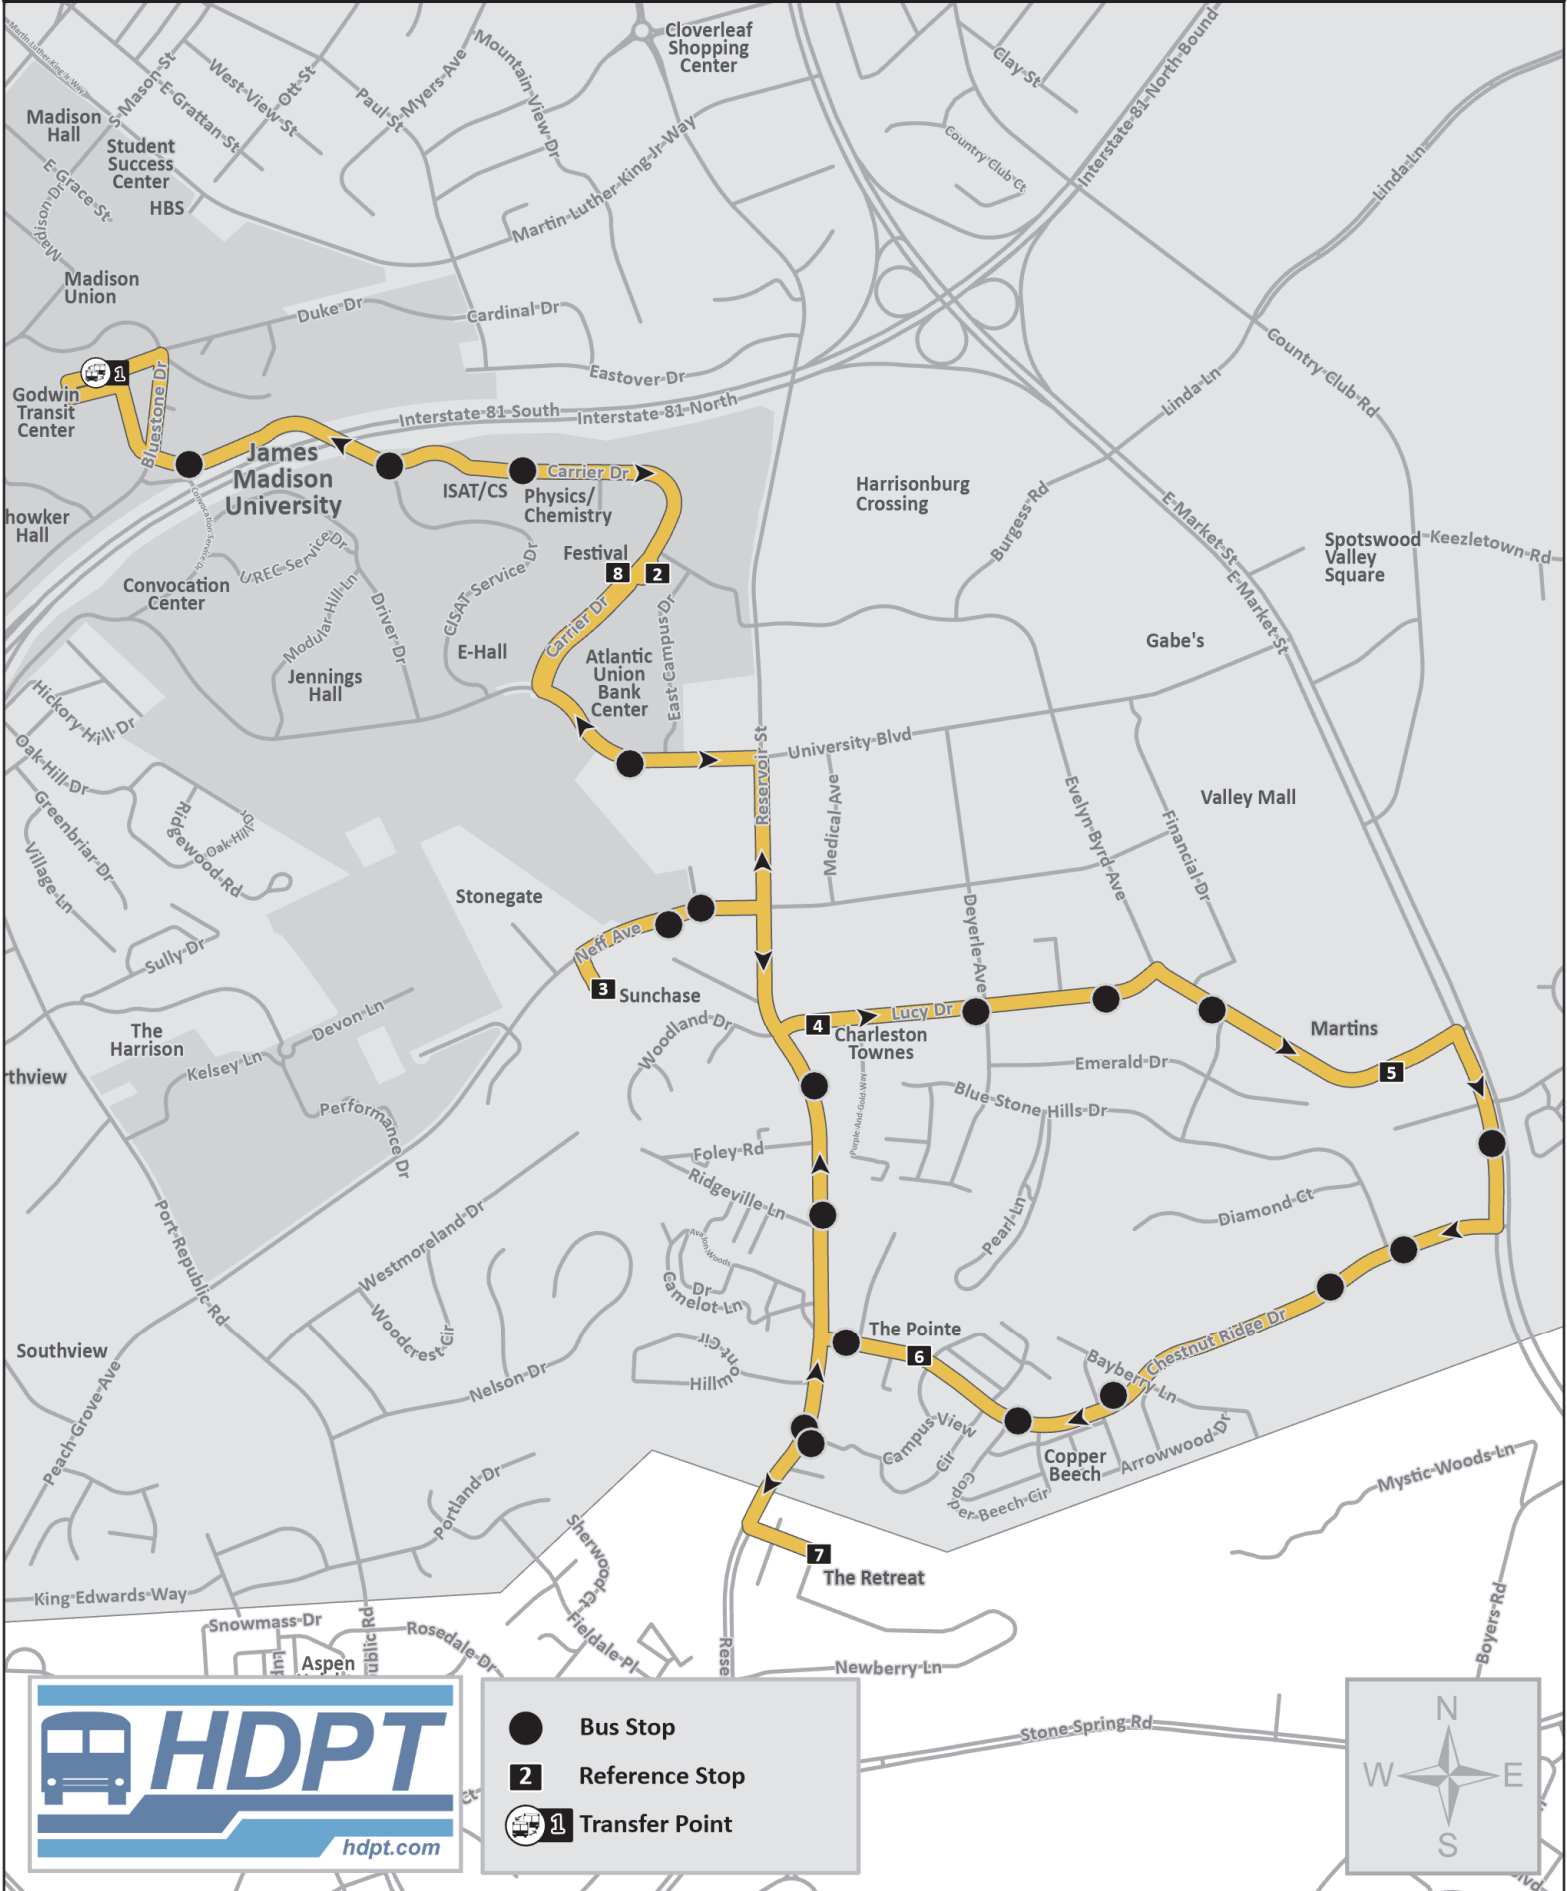

# GOLD LINE

Hours of Operation  
Monday - Friday: 7:00 pm - 11:01 pm

- Bus Stop
- 2 Reference Stop
- 1 Transfer Point

GOLD LINE		Night/Weekend Service for Reservoir St. & Sunchase							 hdpt.com									
Godwin Transit Center		Festival		Sunchase		Charleston Townhomes		across from Martin's		The Pointe		The Retreat		Festival		Godwin Transit Center		
DEPARTS												ARRIVES						
10:20 AM	10:25 AM	10:29 AM	10:31 AM	10:33 AM	10:37 AM	10:40 AM	10:45 AM	10:50 AM									Hours of Operation:	
11:00 AM	11:05 AM	11:09 AM	11:11 AM	11:13 AM	11:17 AM	11:20 AM	11:25 AM	11:30 AM									Mon - Sat 7:00PM- 10:50PM	
11:40 AM	11:45 AM	11:49 AM	11:51 AM	11:53 AM	11:57 AM	12:00 PM	12:05 PM	12:10 PM									WEEKEND SERVICE	
12:20 PM	12:25 PM	12:29 PM	12:31 PM	12:33 PM	12:37 PM	12:40 PM	12:45 PM	12:50 PM									Saturday 10:20AM- 10:50PM	
1:00 PM	1:05 PM	1:09 PM	1:11 PM	1:13 PM	1:17 PM	1:20 PM	1:25 PM	1:30 PM										
1:40 PM	1:45 PM	1:49 PM	1:51 PM	1:53 PM	1:57 PM	2:00 PM	2:05 PM	2:10 PM										
2:20 PM	2:25 PM	2:29 PM	2:31 PM	2:33 PM	2:37 PM	2:40 PM	2:45 PM	2:50 PM										
3:00 PM	3:05 PM	3:09 PM	3:11 PM	3:13 PM	3:17 PM	3:20 PM	3:25 PM	3:30 PM										
3:40 PM	3:45 PM	3:49 PM	3:51 PM	3:53 PM	3:57 PM	4:00 PM	4:05 PM	4:10 PM										
4:20 PM	4:25 PM	4:29 PM	4:31 PM	4:33 PM	4:37 PM	4:40 PM	4:45 PM	4:50 PM										
5:00 PM	5:05 PM	5:09 PM	5:11 PM	5:13 PM	5:17 PM	5:20 PM	5:25 PM	5:30 PM										
5:40 PM	5:45 PM	5:49 PM	5:51 PM	5:53 PM	5:57 PM	6:00 PM	6:05 PM	6:10 PM										
6:20 PM	6:25 PM	6:29 PM	6:31 PM	6:33 PM	6:37 PM	6:40 PM	6:45 PM	6:50 PM										
7:00 PM	7:05 PM	7:09 PM	7:11 PM	7:13 PM	7:17 PM	7:20 PM	7:25 PM	7:30 PM										
7:40 PM	7:45 PM	7:49 PM	7:51 PM	7:53 PM	7:57 PM	8:00 PM	8:05 PM	8:10 PM										
8:20 PM	8:25 PM	8:29 PM	8:31 PM	8:33 PM	8:37 PM	8:40 PM	8:45 PM	8:50 PM										
9:00 PM	9:05 PM	9:09 PM	9:11 PM	9:13 PM	9:17 PM	9:20 PM	9:25 PM	9:30 PM										
9:40 PM	9:45 PM	9:49 PM	9:51 PM	9:53 PM	9:57 PM	10:00 PM	10:05 PM	10:10 PM										
10:20 PM	10:25 PM	10:29 PM	10:31 PM	10:33 PM	10:37 PM	10:40 PM	10:45 PM	10:50 PM										
<b>ALL STOPS</b>																		
<b>Godwin Transit Center</b>				<b>Lucy Dr.</b>														
003	GTC			160	Charleston Townhomes			294	The Retreat									
<b>Carrier Dr.</b>				266	Deyerle Dr.			<b>Reservoir St.</b>										
037	across from Hanson Hall			269	across from Biolife			146	Campus View Apartments									
018	ISAT/CS			<b>Evelyn Bryd Ave.</b>				295	across from Ridgeville Ln .									
017	Physics/Chem			264	Harrisonburg OBGYN			272	Charleston Townes									
014	Festival Shelter			139	across from Martin's			<b>University Blvd.</b>										
015	Festival Conference Center			196	Steven Nissan			023	Atlantic Union Bank Center									
<b>University Blvd.</b>				<b>Chestnut Ridge Dr.</b>				<b>Carrier Dr.</b>										
026	Sentara Behavioral Health			263	Bluestone Hills Dr.			014	Festival Shelter									
<b>Neff Ave.</b>				276	Chestnut Ridge Apartments			016	across from Physics/Chem									
141	Reservoir St.			267	145 Chestnut Ridge Dr.			019	across from ISAT/CS									
<b>Sunchase Dr.</b>				268	across from Copper Beech Clubhouse			021	Hanson Hall									
057	Sunchase Apartments			273	The Pointe			<b>Godwin Transit Center</b>										
<b>Reservoir Dr.</b>				<b>Stonewall Dr.</b>				<b>Carrier Dr.</b>										
271	Sunchase Apartments			274	Stonewall Heights			003	GTC									
<b>SANITATION OCCURS WITHOUT SCHEDULE DISRUPTION</b>																		
<b>PLEASE REFER TO OUR SOCIAL MEDIA FOR UPDATES ON COVID GUIDELINES ONBOARD</b>																		