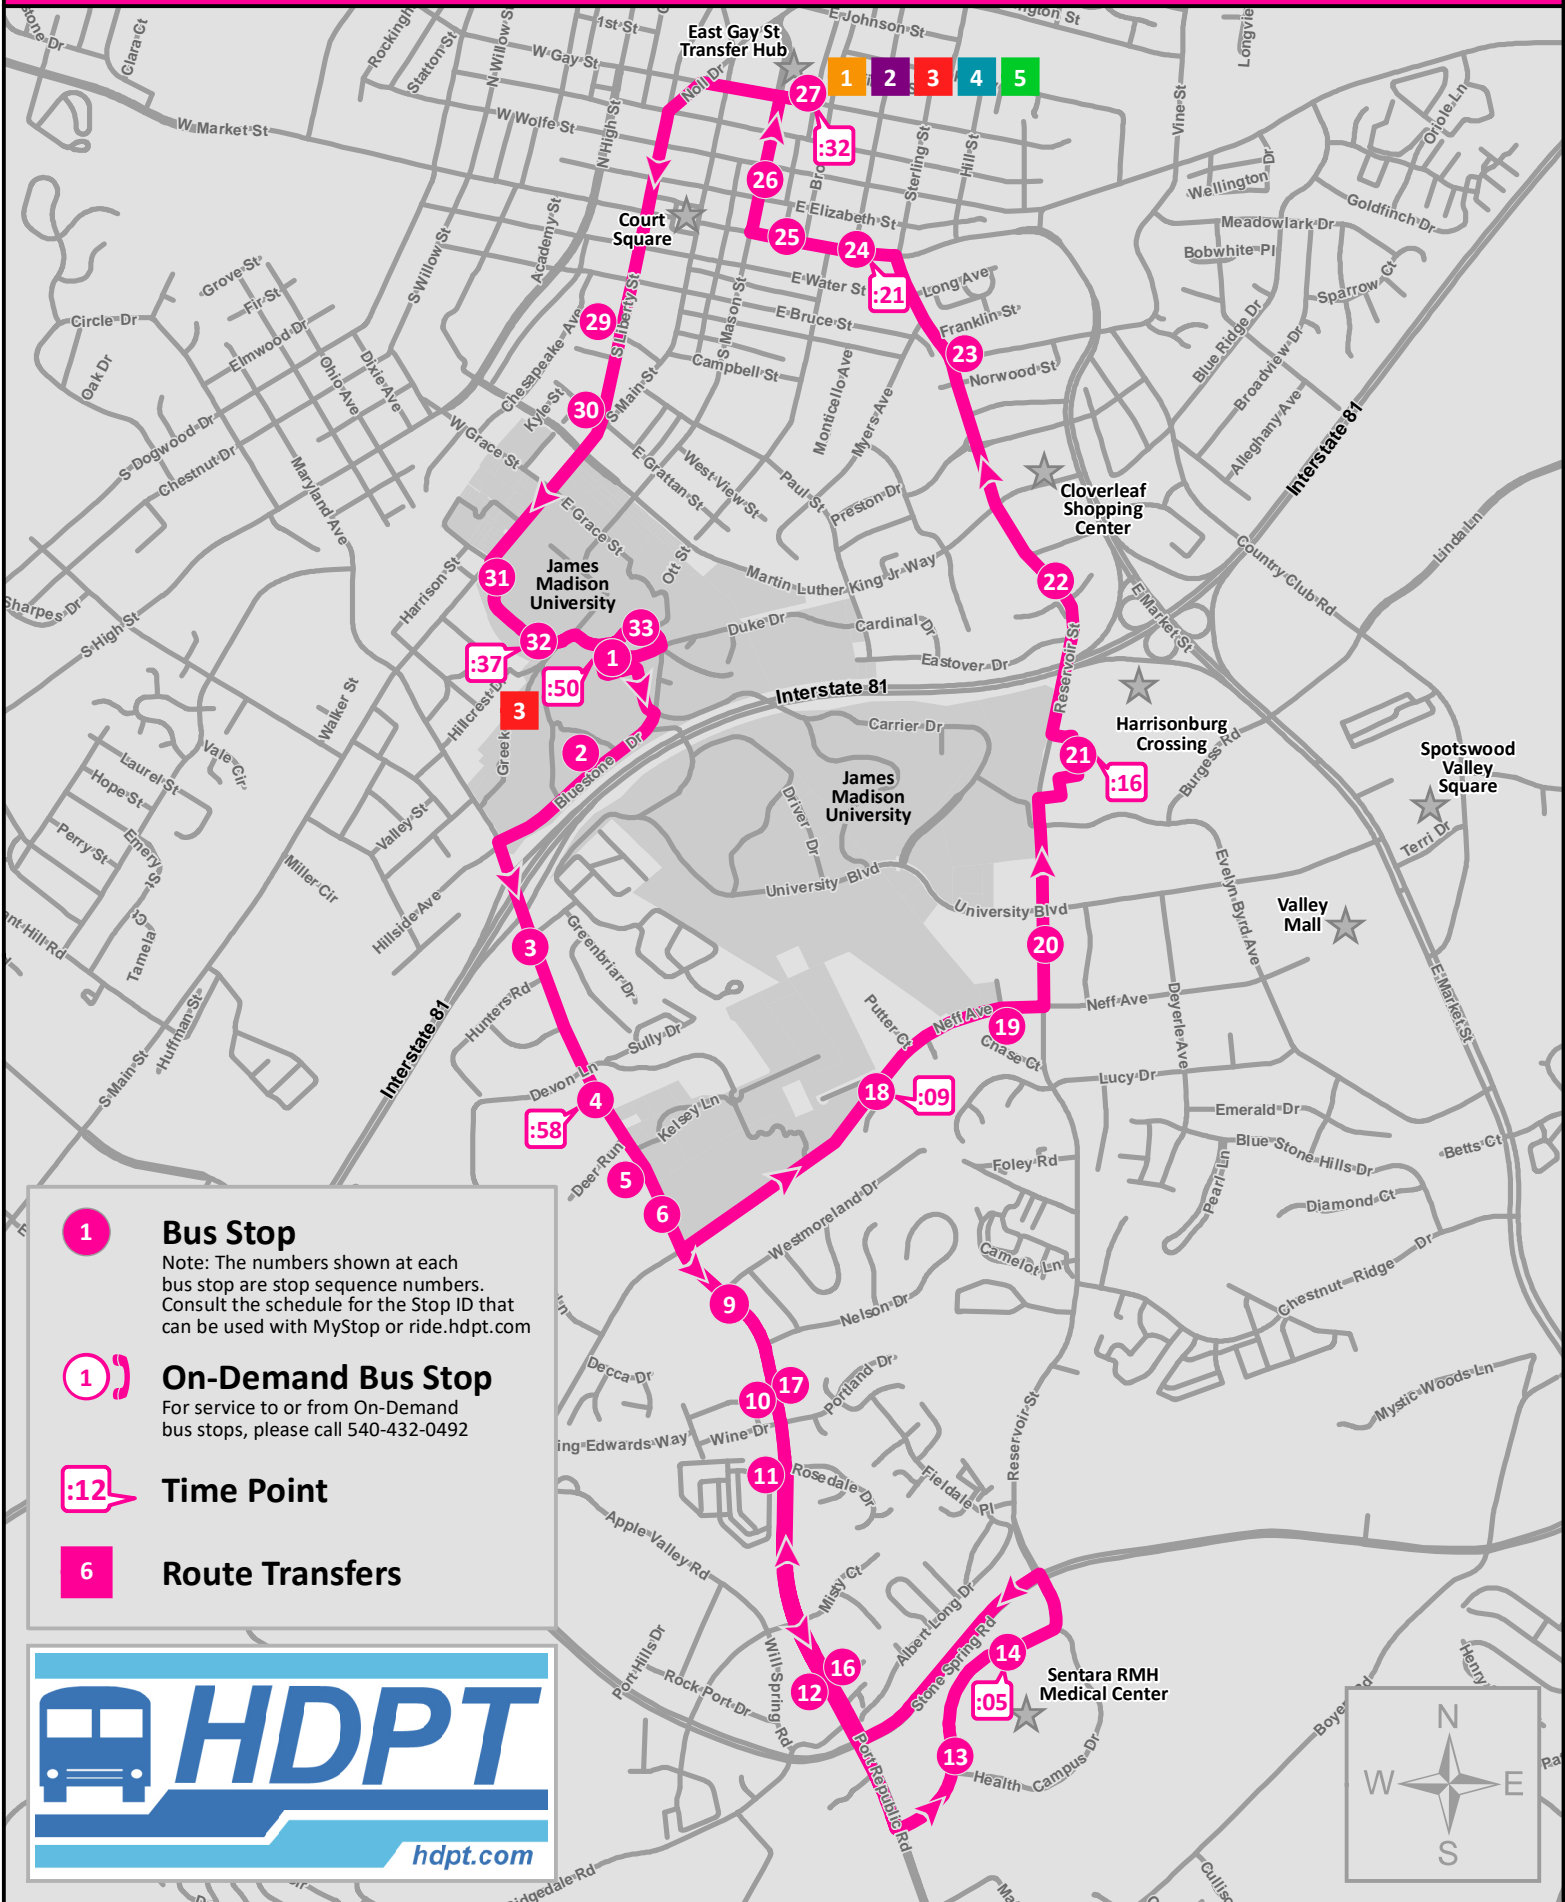

ROUTE 6

Hours of Operation
 Weekdays: 6:50 am - 6:40 pm
 Saturday: 8:50 am - 5:40 pm

- 1** **Bus Stop**
 Note: The numbers shown at each bus stop are stop sequence numbers. Consult the schedule for the Stop ID that can be used with MyStop or ride.hdpt.com
- 1** **On-Demand Bus Stop**
 For service to or from On-Demand bus stops, please call 540-432-0492
- :12** **Time Point**
- 6** **Route Transfers**

6

Godwin Hall, Port Republic Rd., The Hospital & Walmart

The Hub 1 2 3 4 5		Hoffman Hall	Godwin Transit Ctr. 3	Northview	The Hospital	Dream Come True Park	Walmart	Myrtle St.	The Hub 1 2 3 4 5
A	B	C	D	E	F	G	H	A	
DEPARTS									ARRIVES
X : 30	X : 37	X : 47	X : 53	X : 00	X : 04	X : 10	X : 16	X : 18	

SANITATION OCCURS WITHOUT SCHEDULE DISRUPTION

ROUTES 1-6 RUN MONDAY-FRIDAY 6:28AM-6:22PM | ROUTES 1-6 RUN SATURDAY 8:28AM-5:22PM

ALL STOPS

A	<u>E Gay St.</u>	039	Northview	F	<u>Neff Ave.</u>
228	Transit Hub Shelter: "The Hub"	040	Deer Run	136	Dream Come True Park
	<u>Noll Dr.</u>	042	Liberty Station	129	620 Neff Ave.
064	Elias Garage		<u>Peach Grove Ave.</u>		<u>Reservoir St.</u>
	<u>S Liberty St.</u>	Ⓞ	Southview Apartments	142	Harrisonburg Family Practice
236	Daily News Record	Ⓞ	Stone Spring Elementary	G	<u>Harrisonburg Crossing</u>
237	Grattan St.		<u>Port Republic Rd.</u>	005	Walmart
B	<u>Bluestone Dr.</u>	049	across Nelson Dr.		<u>Reservoir St.</u>
270	across Wampler Hall	050	Harrisonburg Community Health Center	151	Holly Ct.
030	Hoffman Hall	047	Aspen Heights	149	Hawkins St. (West Bound)
031	across Madison Union	048	Walmart Neighborhood Market	H	<u>E Market St.</u>
C	<u>Godwin Transit Center</u>	E	<u>Health Campus Dr.</u>	187	Myrtle St. (West Bound)
003	GTC	292	Lot B (RMH)	188	Mason St. (West Bound)
	<u>Bluestone Dr.</u>	144	RMH		<u>N Mason St.</u>
009	Zane Showker Hall		<u>Port Republic Rd.</u>	278	East Wolfe St.
D	<u>Port Republic Rd.</u>	233	Brookhaven Dr.	A	<u>E Gay St.</u>
038	R10/R11 Parking Lot	234	Comsonics	249	Transit Hub Shelter: "The Hub"