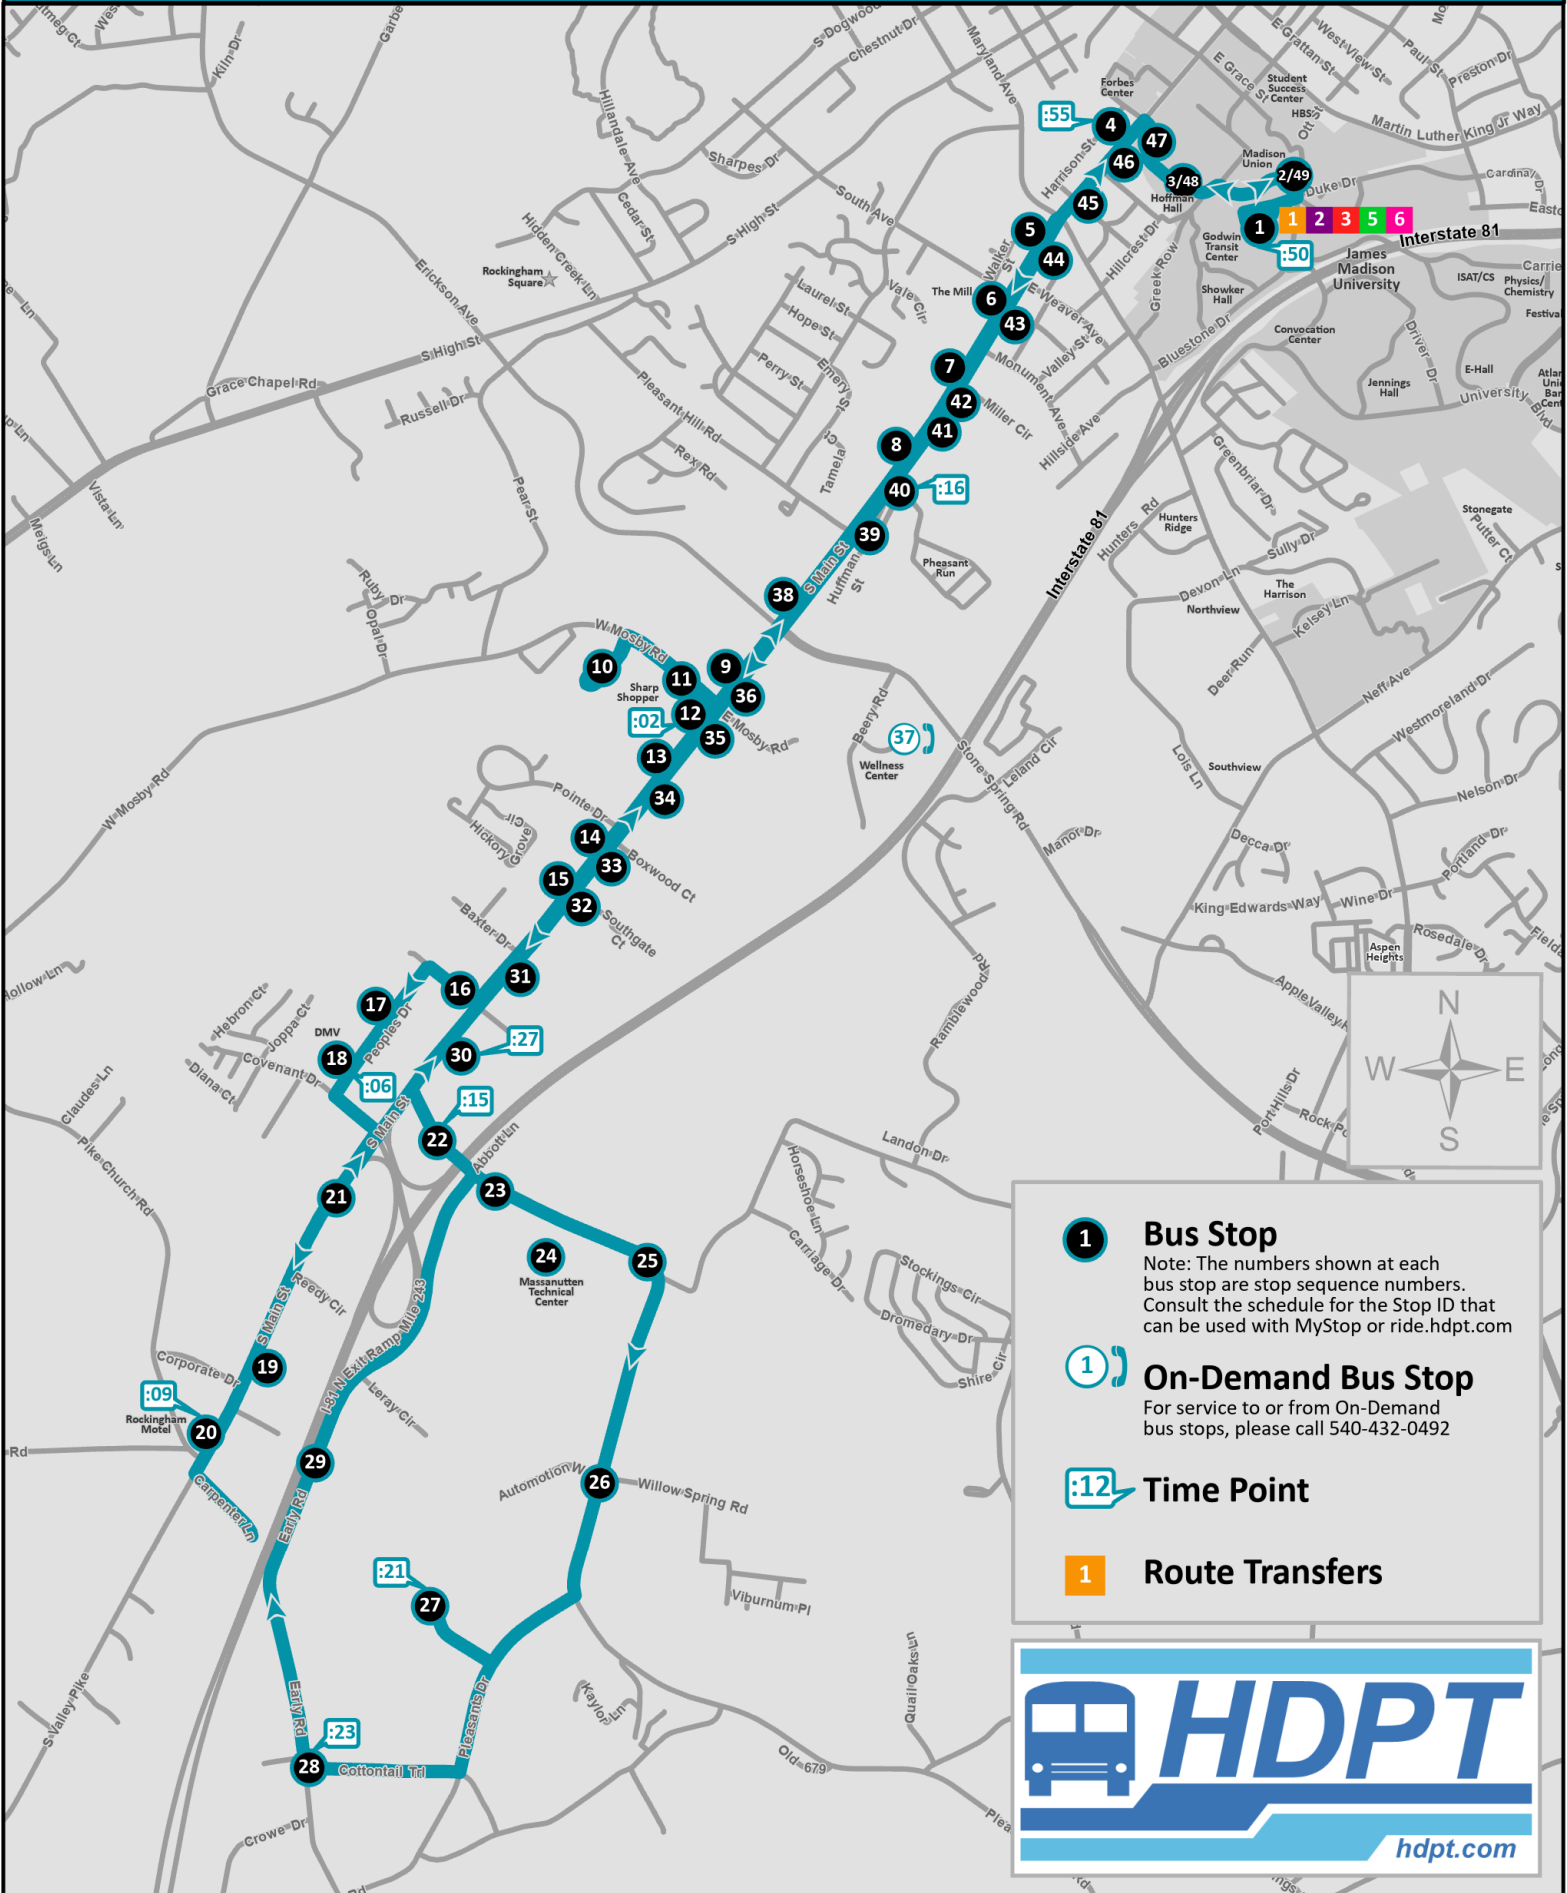

ROUTE 4

Hours of Operation
Weekdays: 6:50 am - 6:37 pm
Saturday: 8:50 am - 5:37 pm

- **1** **Bus Stop**
  Note: The numbers shown at each bus stop are stop sequence numbers. Consult the schedule for the Stop ID that can be used with MyStop or ride.hdpt.com
- **1** **On-Demand Bus Stop**
  For service to or from On-Demand bus stops, please call 540-432-0492
- **:12** **Time Point**
- **1** **Route Transfers**