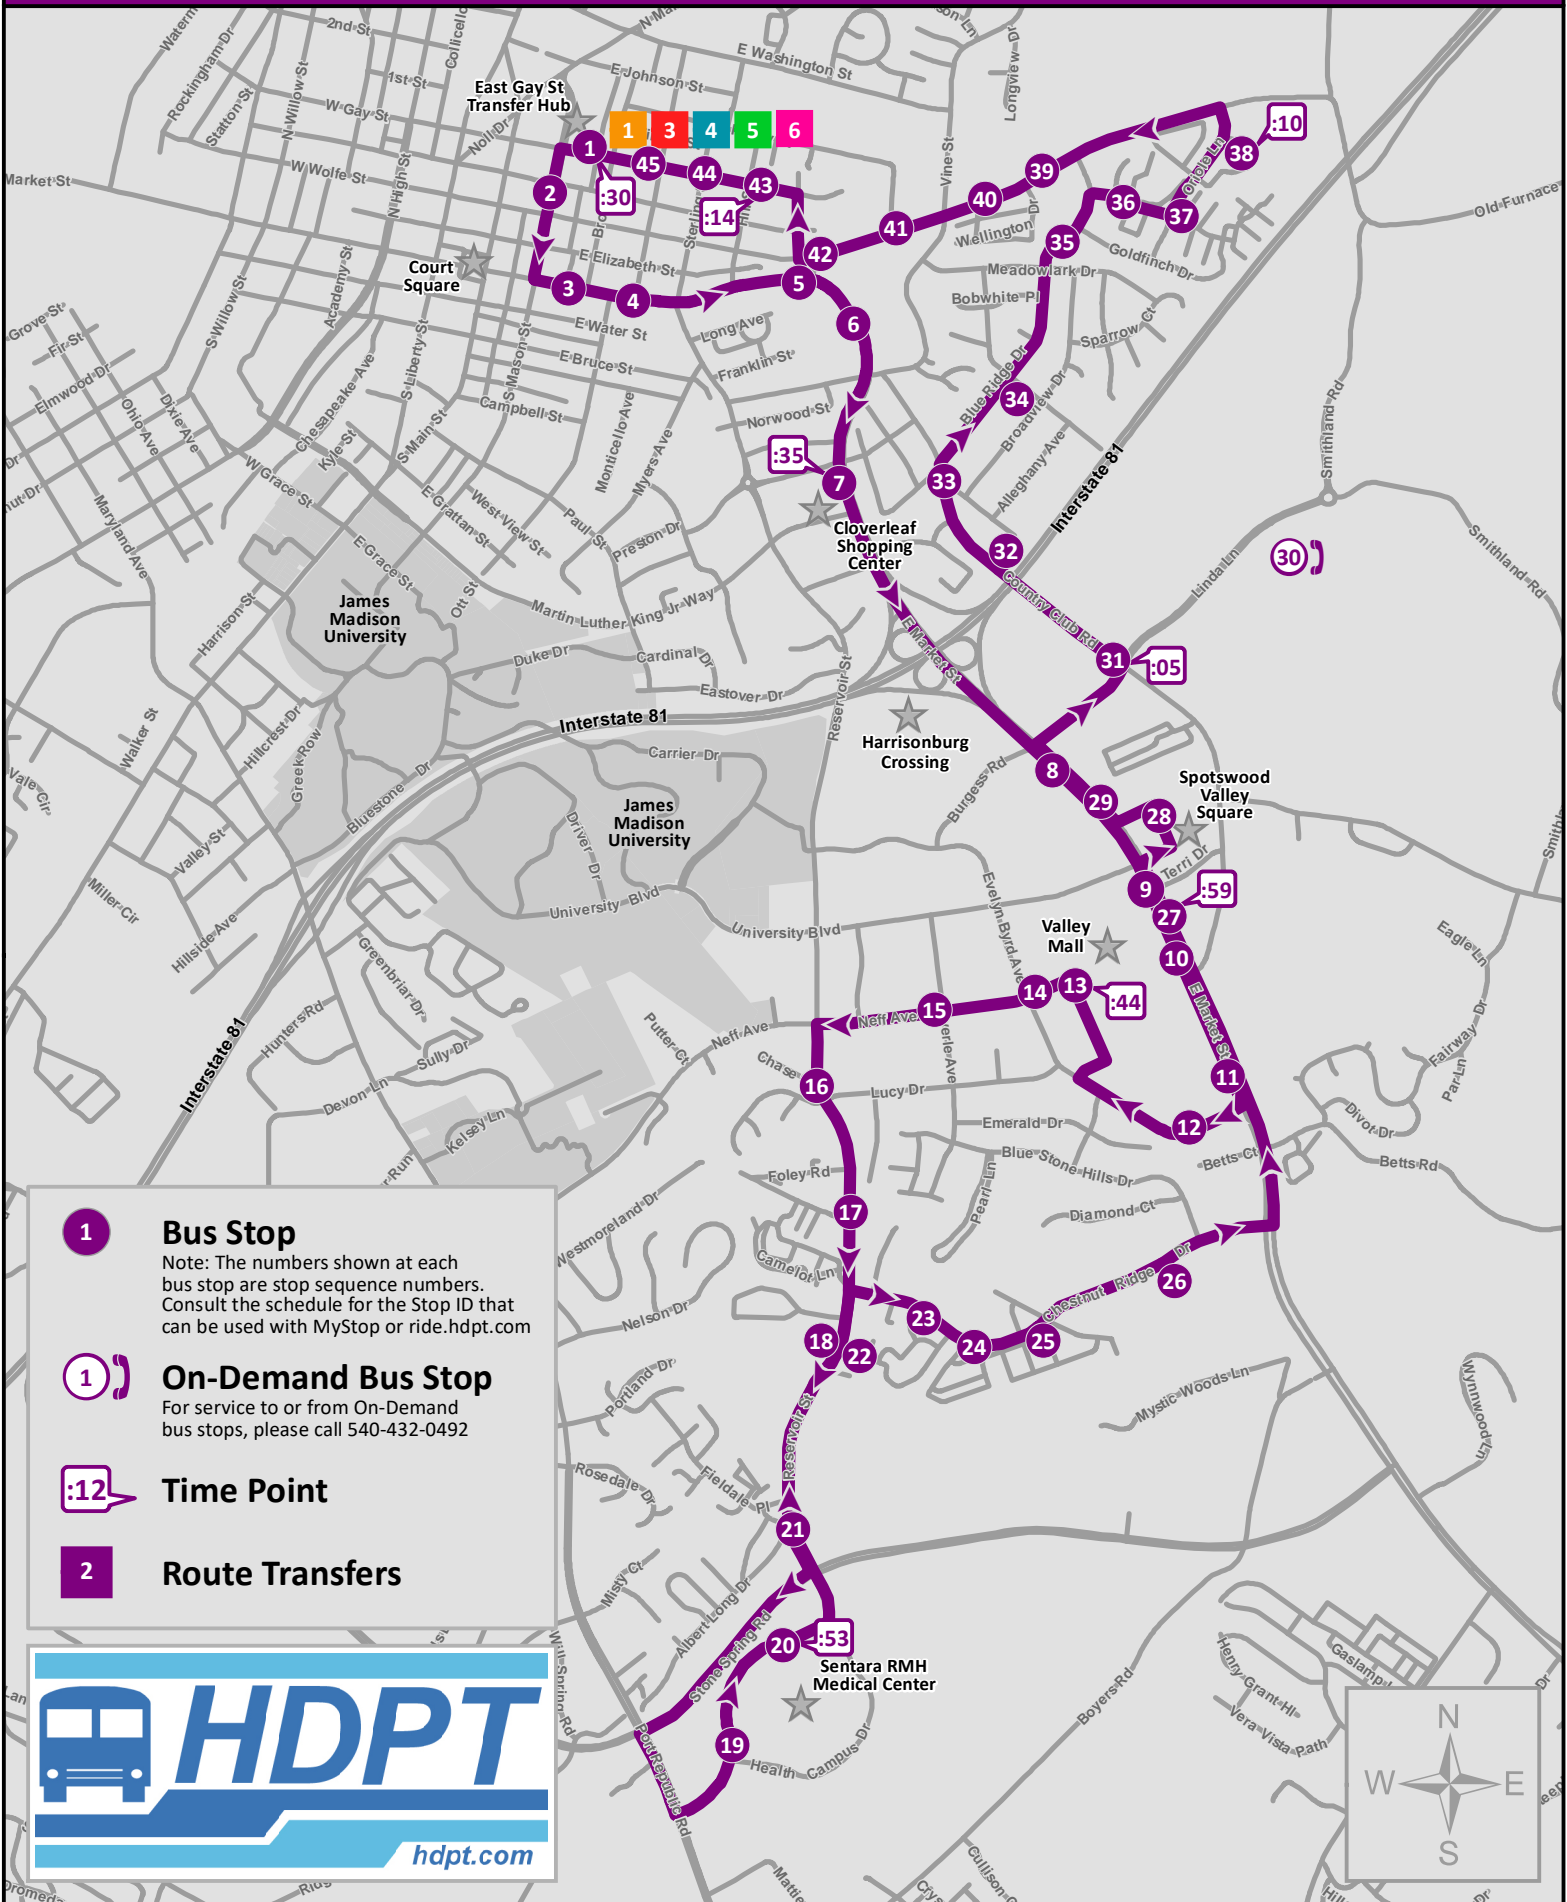

ROUTE 2

Hours of Operation
 Weekdays: 6:30 am - 6:16 pm
 Saturday: 8:30 am - 5:16 pm

- 1** **Bus Stop**
 Note: The numbers shown at each bus stop are stop sequence numbers. Consult the schedule for the Stop ID that can be used with MyStop or ride.hdpt.com
- 1** **On-Demand Bus Stop**
 For service to or from On-Demand bus stops, please call 540-432-0492
- :12** **Time Point**
- 2** **Route Transfers**