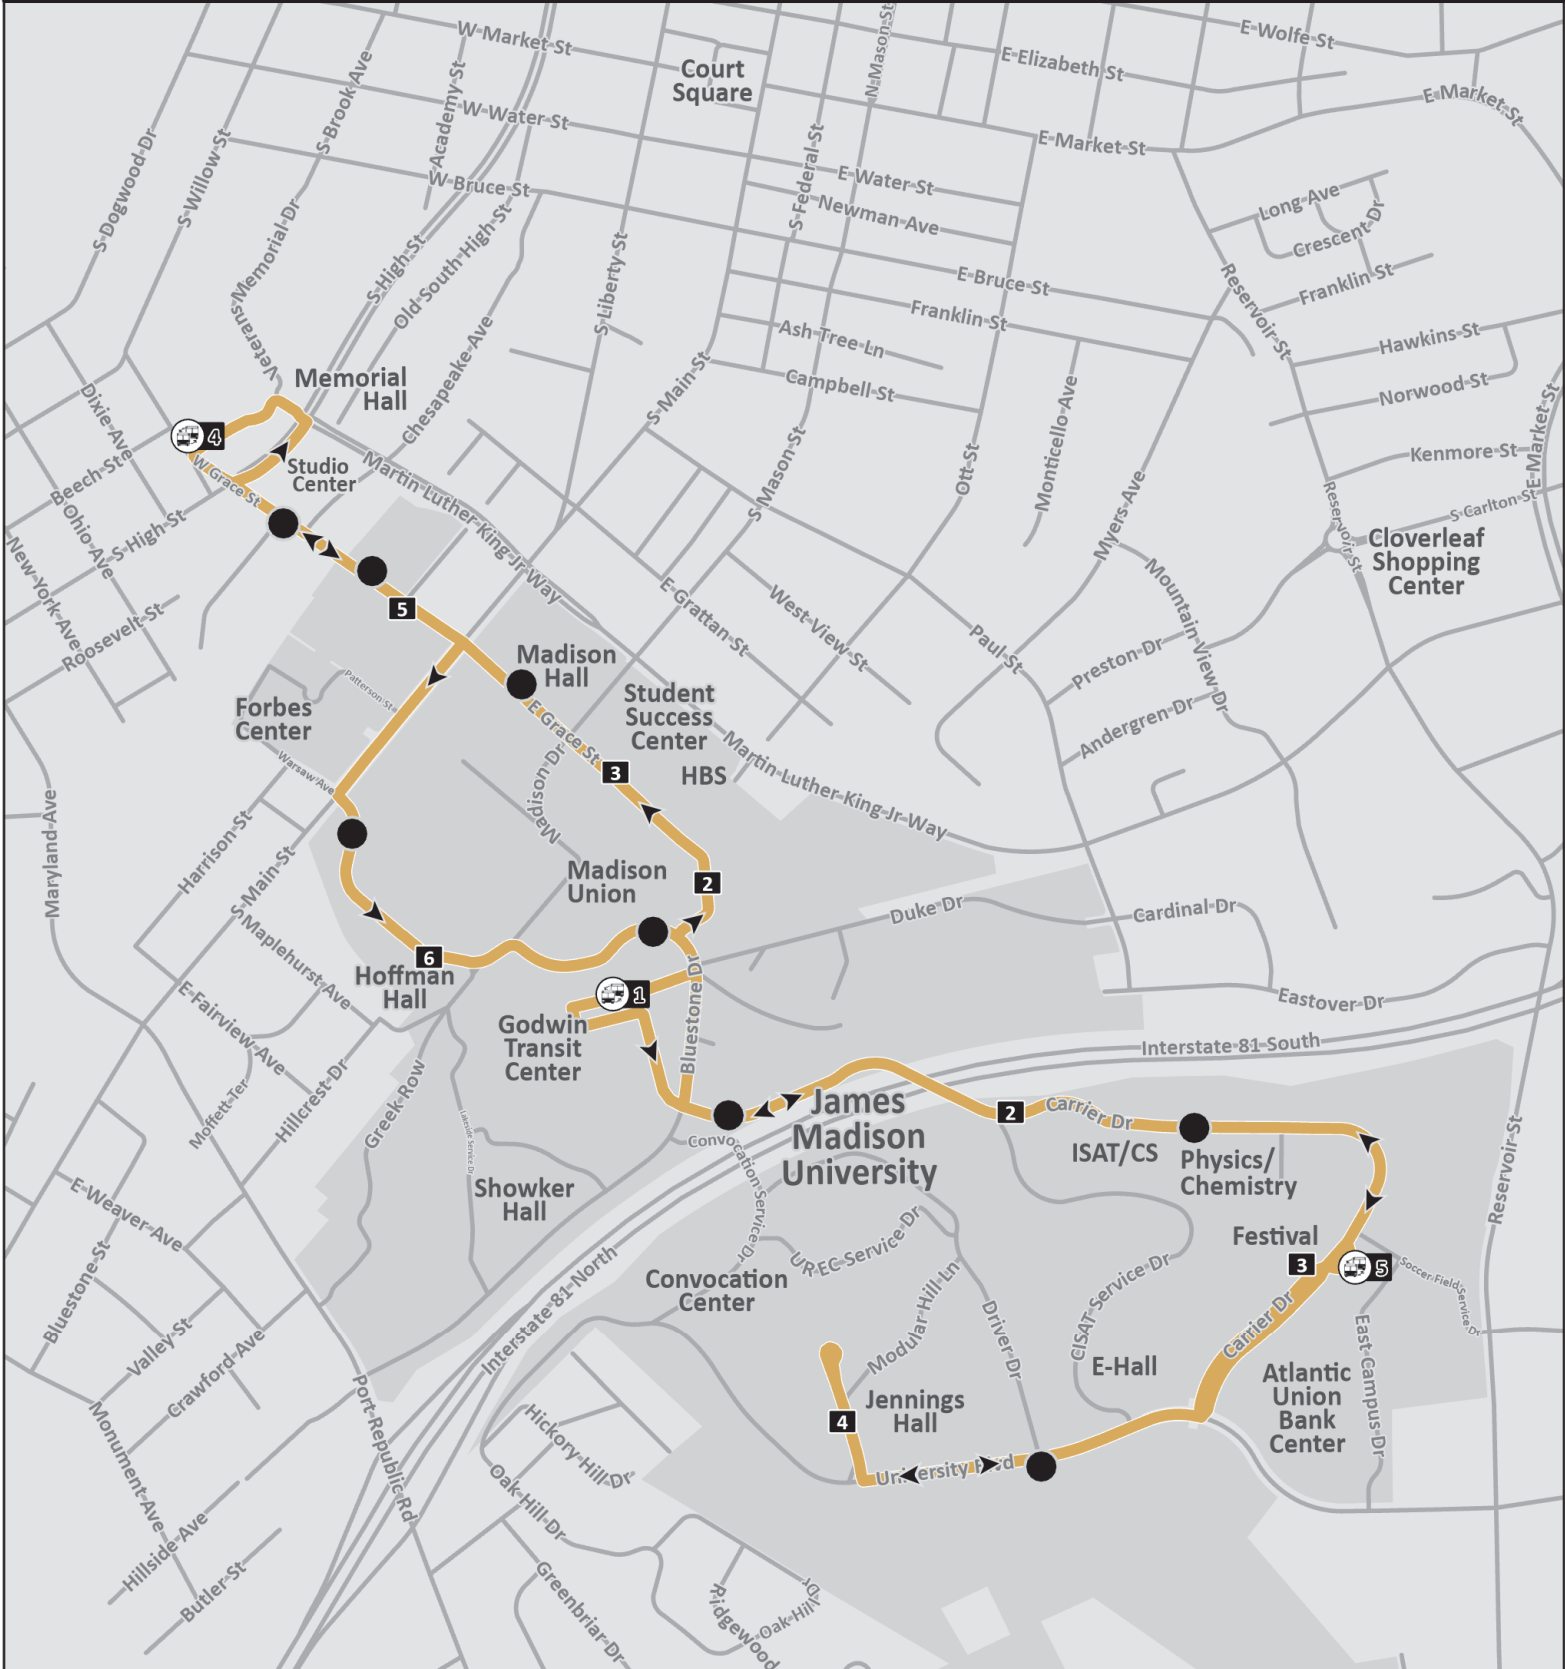

# Inner Campus Shuttle Weeknights, Saturdays

Hours of Operation  
 Monday - Friday: 7:10 pm - 11:00 pm, every 30 minutes  
 Saturday 9:10 am - 11:00 pm am, every 30 minutes

-  Bus Stop
-  Reference Stop
-  Transfer Point

Hours of Operation:

9:00AM-10:49PM

**ALL STOPS**

**Stop#**

- 1 175 Godwin Transit Center
- 2 285 Grace St. across from Taylor Down Under (Shelter)
- 3 286 Grace St. @ Student Success Center
- 287 Grace St. @ Madison Hall
- 184 Grace St. @ Grace Street Apartments
- 020 Grace St. @ Studio Center
- 4 243 Memorial Hall (Shelter)
- 029 Grace St. across from Studio Center (Shelter)
- 5 185 Grace St. across from Grace Street Apartments
- 199 Bluestone Dr. across Wampler Hall (Shelter)
- 6 038 Bluestone Dr. @ Hoffman Hall
- 039 Bluestone Dr. across from Madison Union
- 1 175 Godwin Transit Center