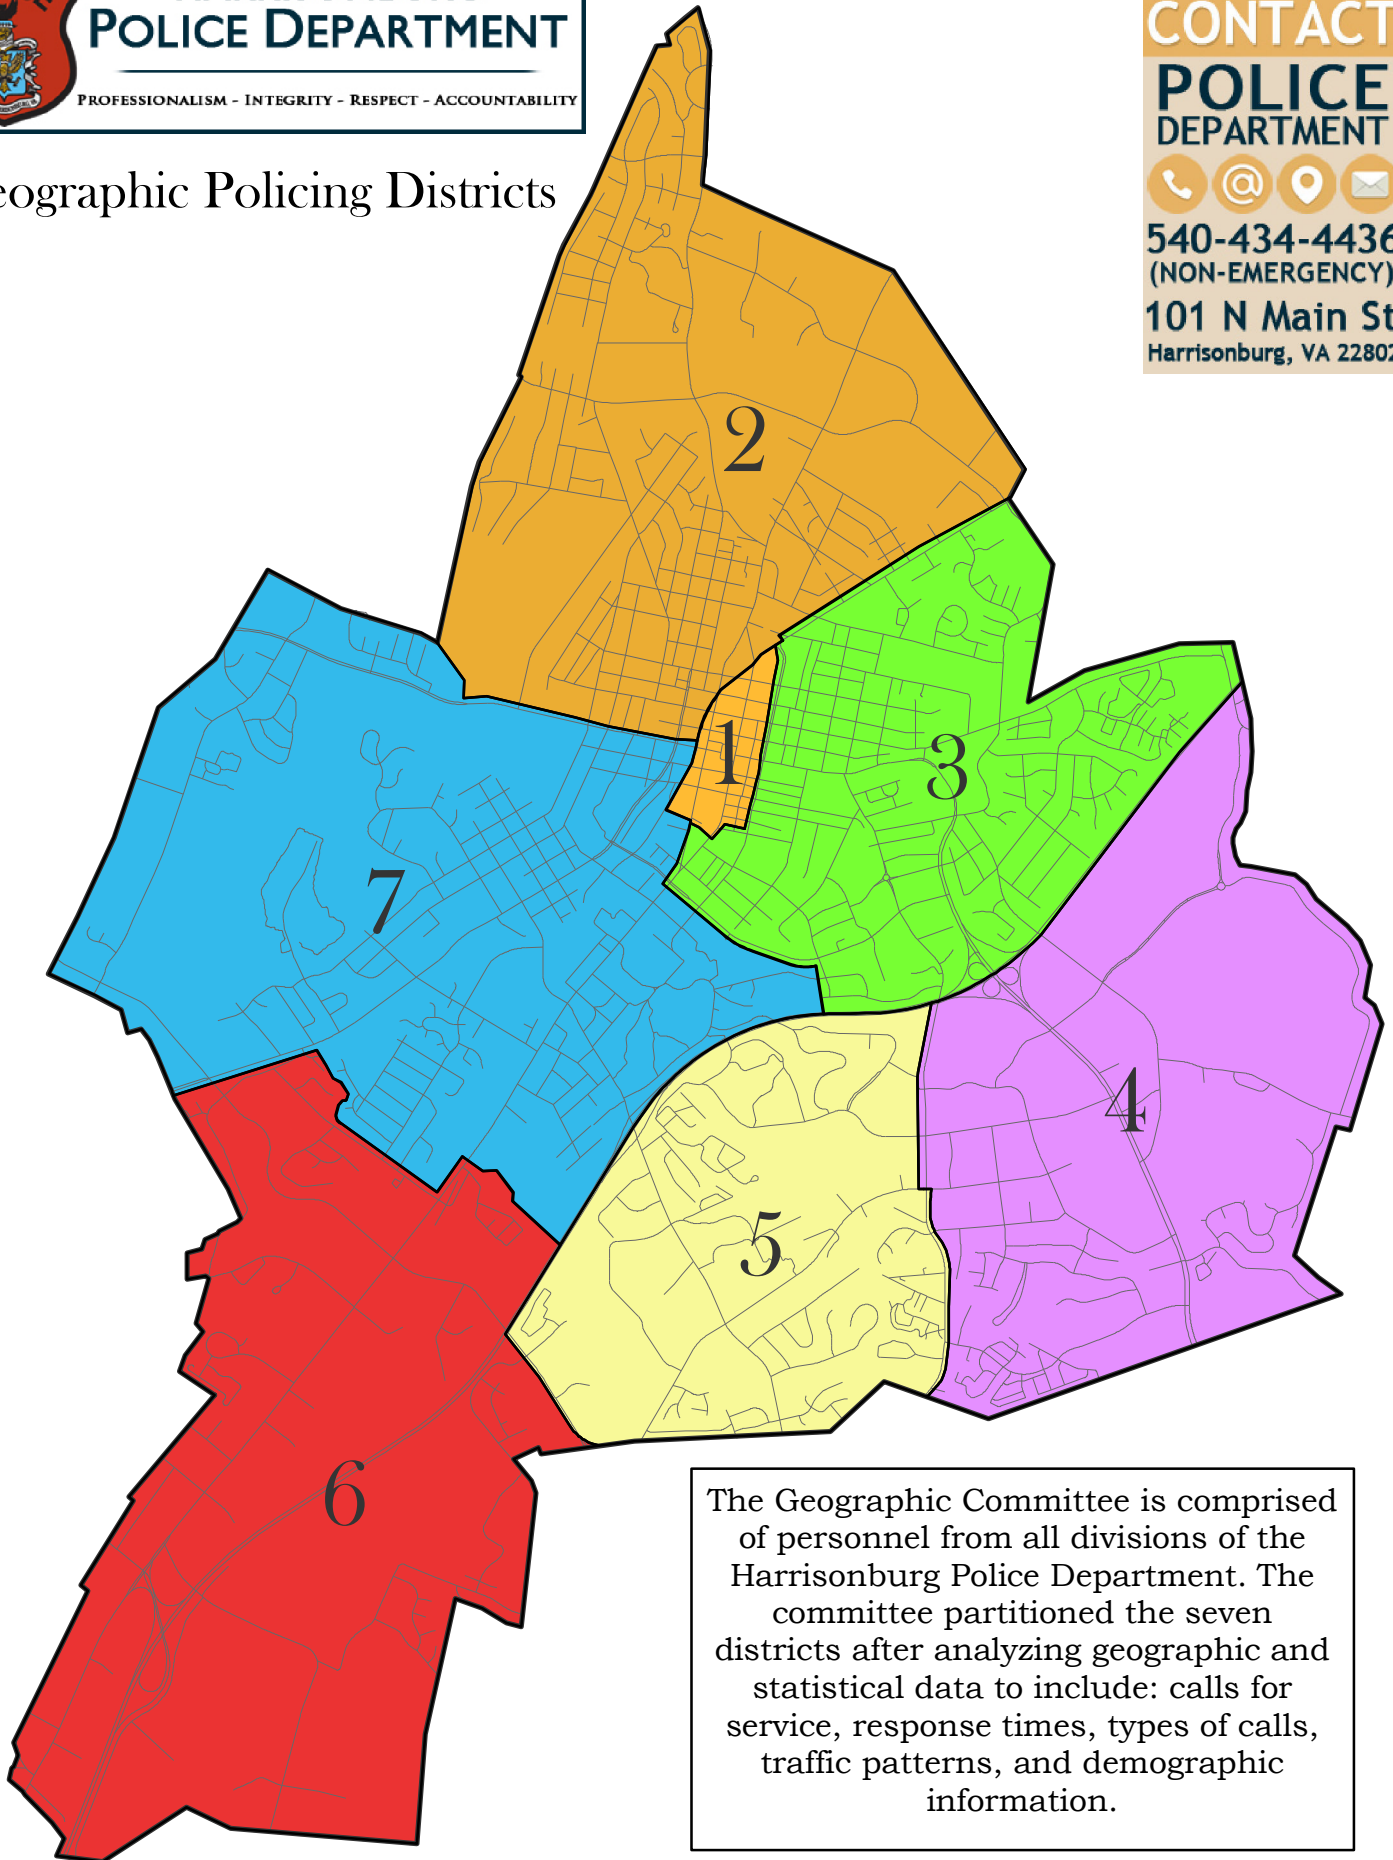

HARRISONBURG POLICE DEPARTMENT

PROFESSIONALISM - INTEGRITY - RESPECT - ACCOUNTABILITY

Geographic Policing Districts

CONTACT

**POLICE
DEPARTMENT**

540-434-4436
(NON-EMERGENCY)

101 N Main St
Harrisonburg, VA 22802

The Geographic Committee is comprised of personnel from all divisions of the Harrisonburg Police Department. The committee partitioned the seven districts after analyzing geographic and statistical data to include: calls for service, response times, types of calls, traffic patterns, and demographic information.